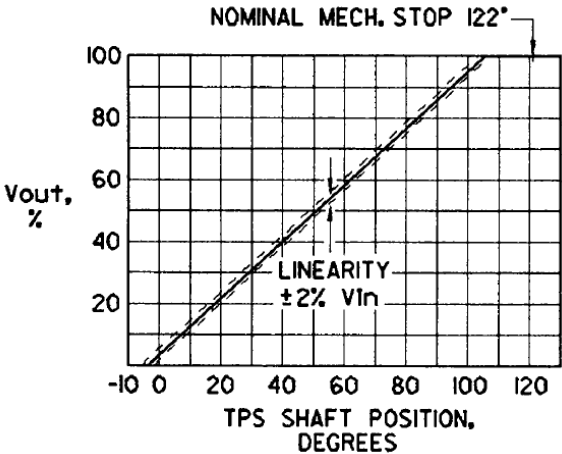

# TPS GREY CCW GENUINE CTS

TPS-005-OEM-LY07

Calibration as required  
Drive 8mm "D" shaft  
Rotation counter clockwise  
Connector Kit  
CON-KIT-TPSG-LY07

## Wiring Details

Sensor Type	5V	TP	0V
D Drive Grey	1	2	3