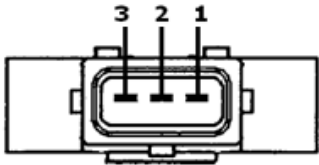

# TPS GREY CCW GENUINE CTS

TPS-005-OEM-LY07

Calibration as required  
Drive 8mm "D" shaft  
Rotation counter clockwise  
Connector Kit  
CON-KIT-TPSG-LY07

## Wiring Details

Sensor Type	5V	TP	0V
D Drive Grey	1	2	3